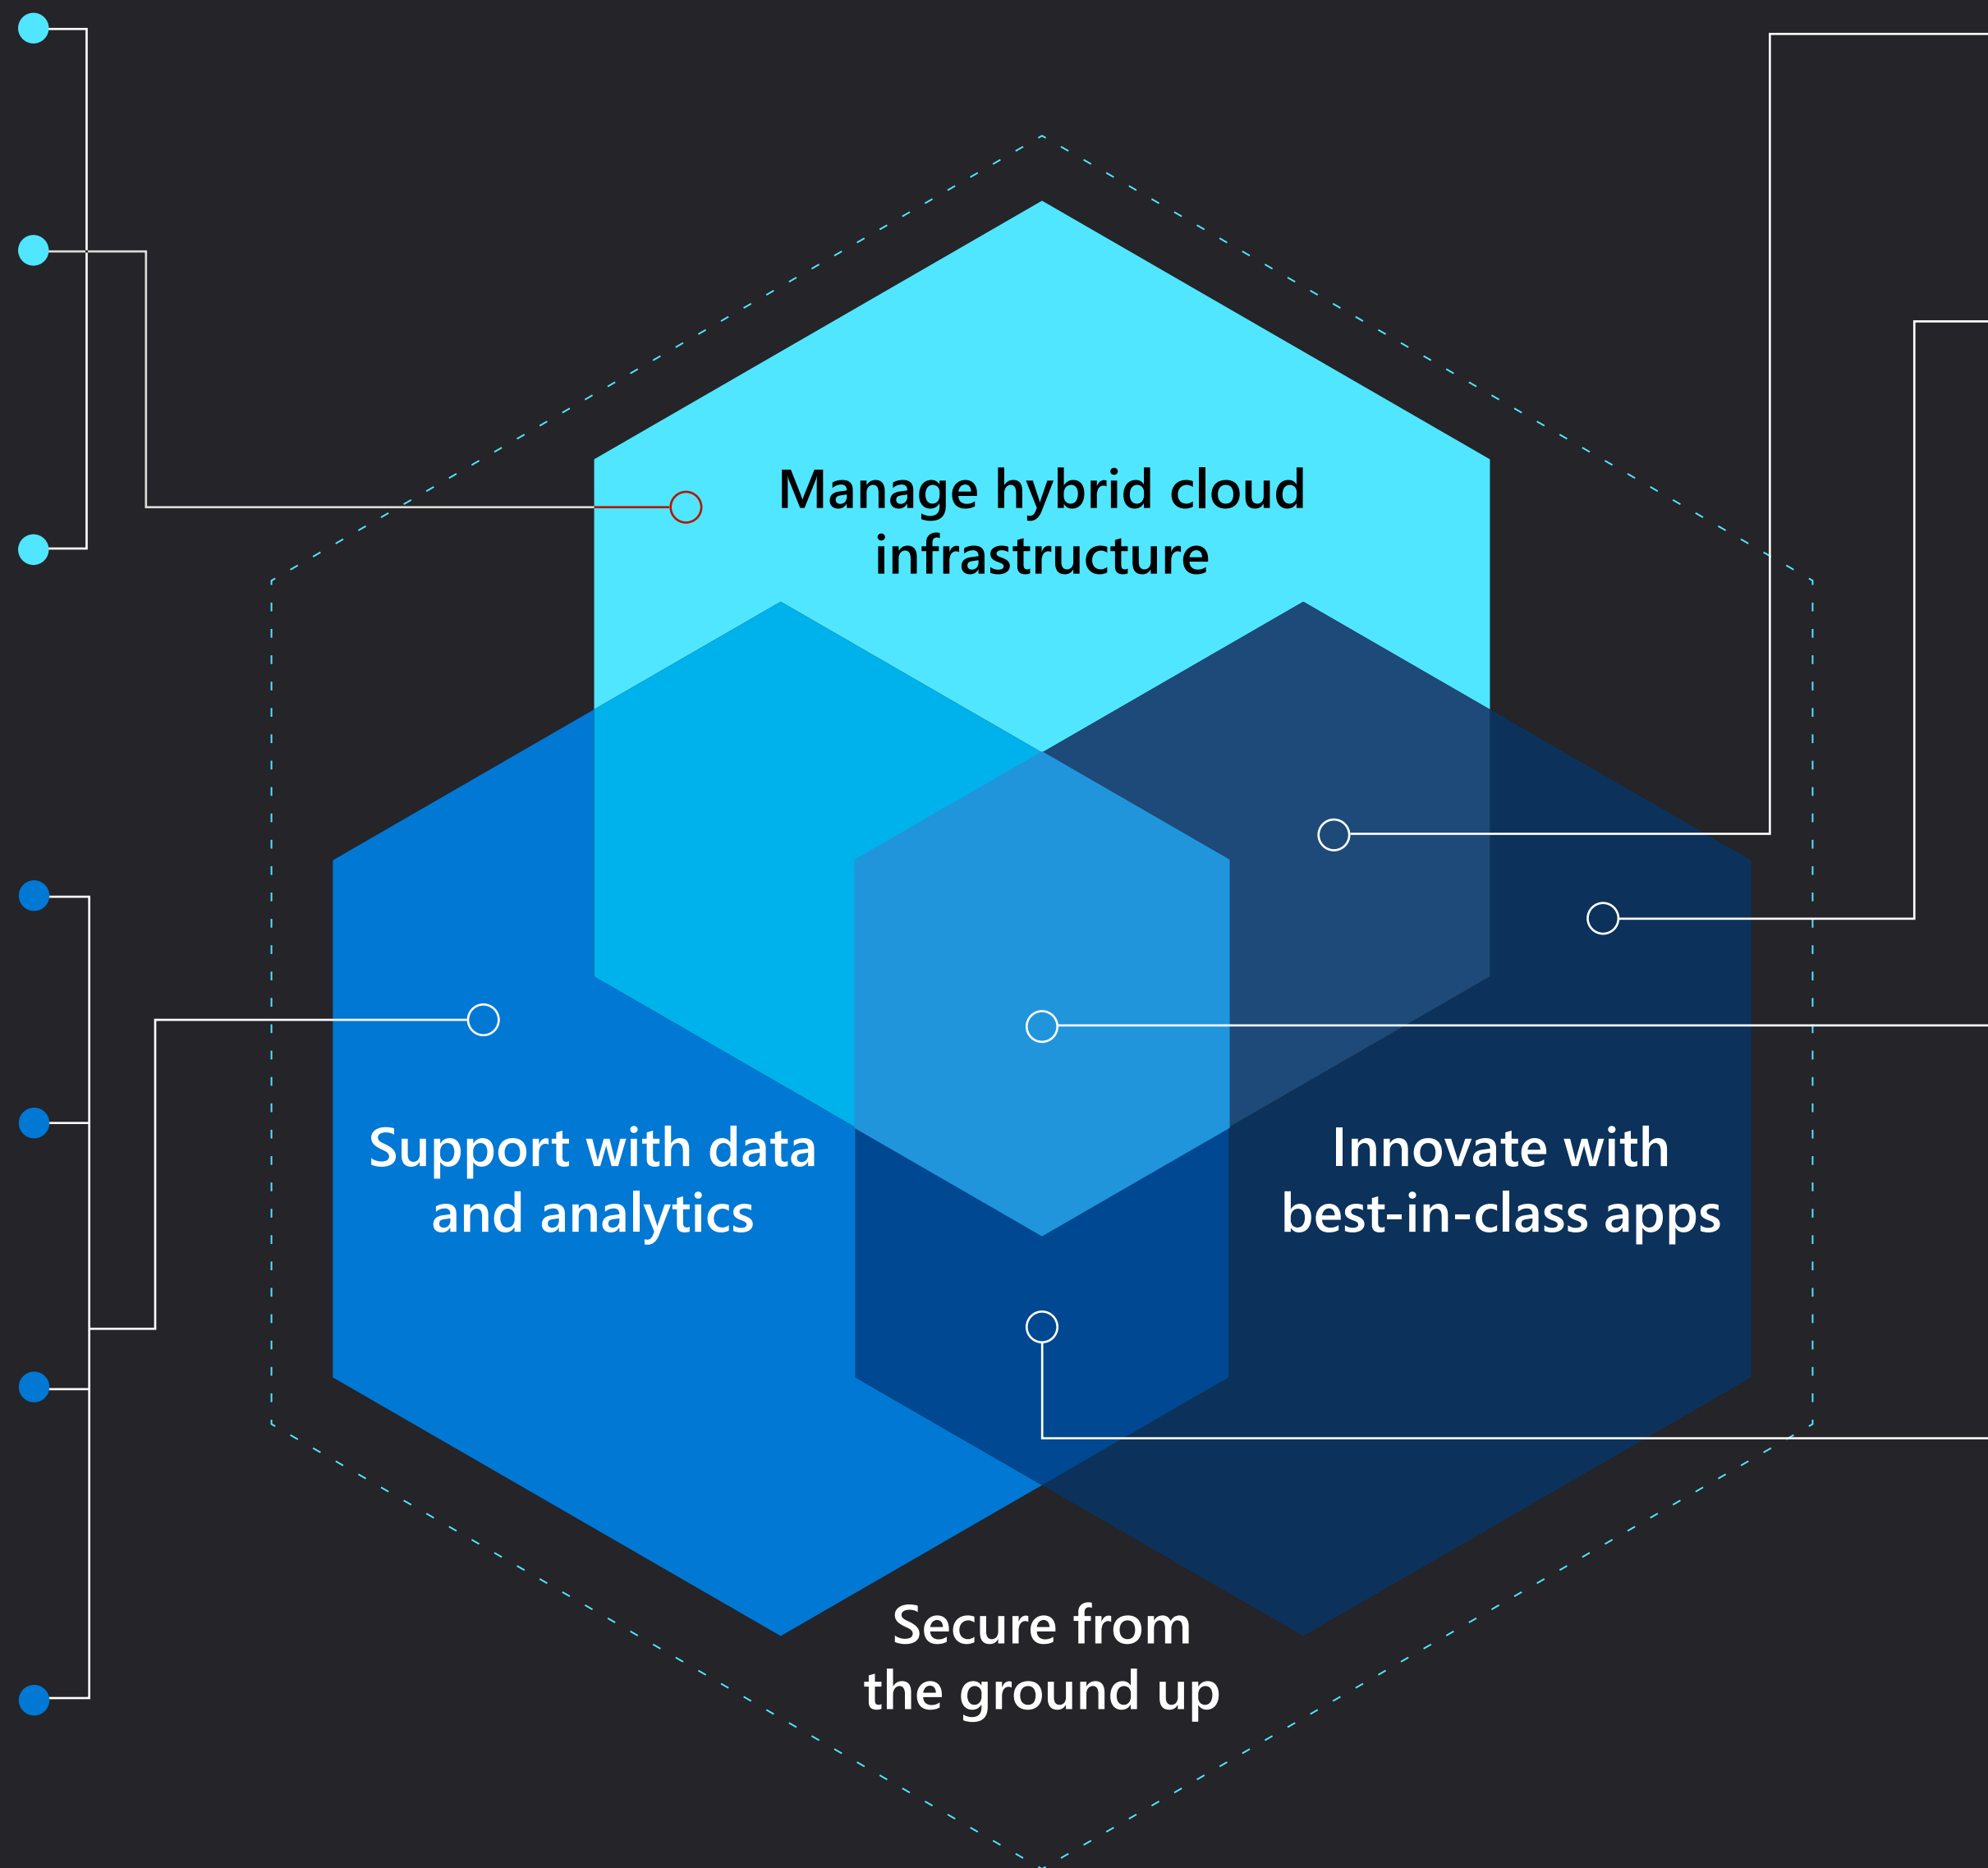

Azure Administrator Associate

Azure Administrators implement, manage, and monitor an organization's Microsoft Azure environment.

Azure Security Engineer Associate

Azure Security Engineers implement security controls and threat protection; manage identity and access; and protect data, applications, and networks in cloud and hybrid environments as part of end-to-end infrastructure.

Azure for SAP Workloads Specialty

Architects or engineers for Azure for SAP Workloads have extensive experience and knowledge of the SAP system landscape and industry standards that are specific to the long-term operation of an SAP solution on Microsoft Azure.

Azure Data Scientist Associate

Azure Data Scientists implement and run machine learning workloads on Microsoft Azure Machine Learning.

Azure Data Engineer Associate

Azure Data Engineers design and implement the management, monitoring, security, and privacy of data solutions using the full stack of Microsoft Azure data services.

Azure Database Administrator Associate

Azure Database Administrators implement and manage cloud and on-premises relational databases built on top of Microsoft SQL Server and Azure data services.

Data Analyst Associate

Data Analysts help businesses to maximize the value of their data assets using Microsoft Power BI.

DevOps Engineer Expert

DevOps Engineers work with people, processes, and technologies to continuously deliver business value.

Azure Developer Associate

Azure Developers design, build, test, and maintain cloud applications and services.

Azure IoT Developer Specialty

Azure IoT Developers develop cloud and edge components of an Azure IoT solution.

Azure Fundamentals

Azure Fundamentals validates foundational knowledge of cloud services and how those services are provided with Microsoft Azure.

Azure Solutions Architect Expert

Azure Solutions Architects design and implement solutions that run on Microsoft Azure, including aspects like compute, network, storage, and security.

Azure AI Engineer Associate

Azure AI Engineers use cognitive services, machine learning, and knowledge mining to architect and implement Microsoft AI solutions involving natural language processing, speech, computer vision, and conversational AI.

Azure AI Fundamentals

Azure AI Fundamentals validates foundational knowledge of machine learning and artificial intelligence concepts and related Microsoft Azure services.

Azure Data Fundamentals

Azure Data Fundamentals validates foundational knowledge of core data concepts and how they are implemented using Microsoft Azure data services.

Azure. Invent with purpose.