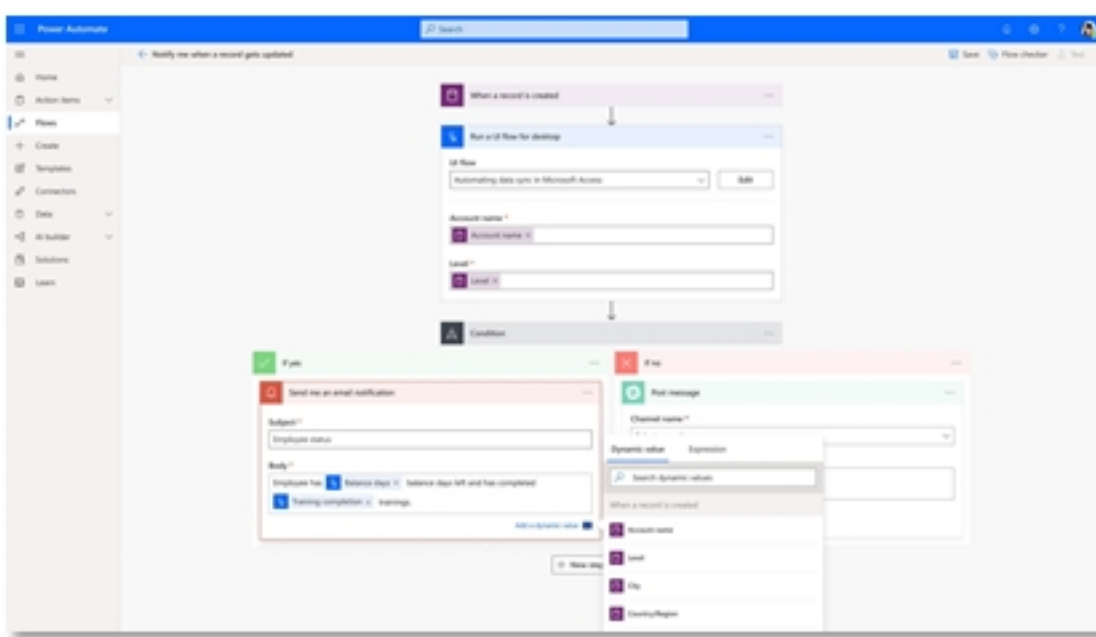

Powerful alone. Better together.

Build powerful end-to-end business solutions by connecting Power BI across the entire Microsoft Power Platform—and to Office 365, Dynamics 365, Azure, and hundreds of other apps—to drive innovation across your entire organization.

Power BI

Unify data from many sources to create interactive, immersive dashboards and reports that provide actionable insights and drive business results.

Power Apps

Build apps in hours—not months—that easily connect to data, use Excel-like expressions to add logic, and run on the web, iOS, and Android devices.