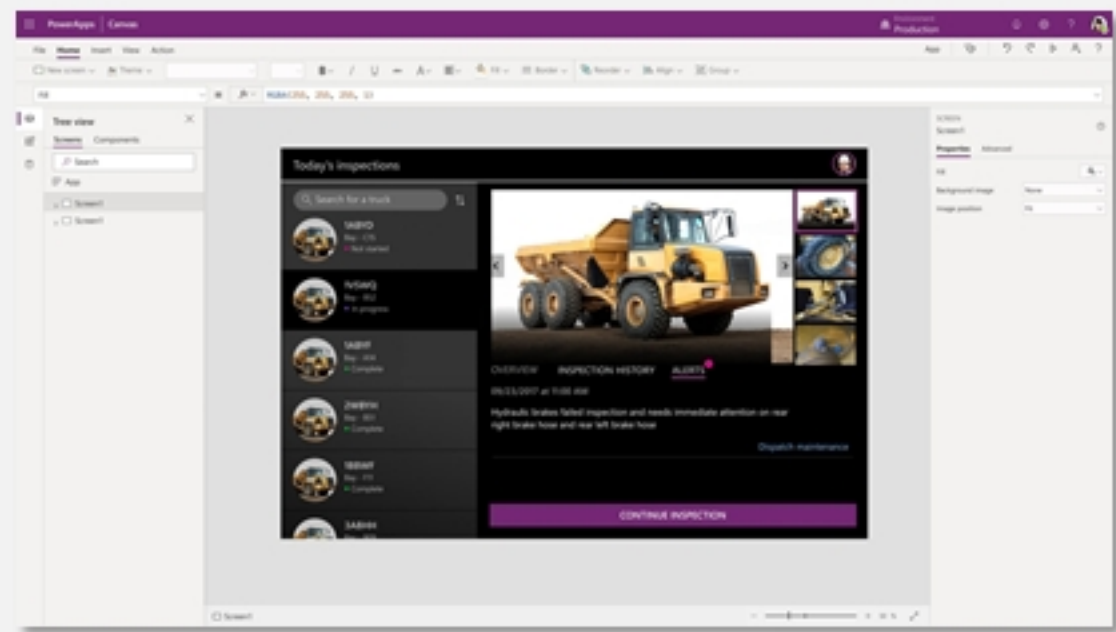

Powerful alone. Better together.

Build powerful end-to-end business solutions by connecting Power BI across the entire Microsoft Power Platform—and to Office 365, Dynamics 365, Azure, and hundreds of other apps—to drive innovation across your entire organization.

Power BI

Unify data from many sources to create interactive, immersive dashboards and reports that provide actionable insights and drive business results.

Power Apps

Build apps in hours—not months—that easily connect to data, use Excel-like expressions to add logic, and run on the web, iOS, and Android devices.