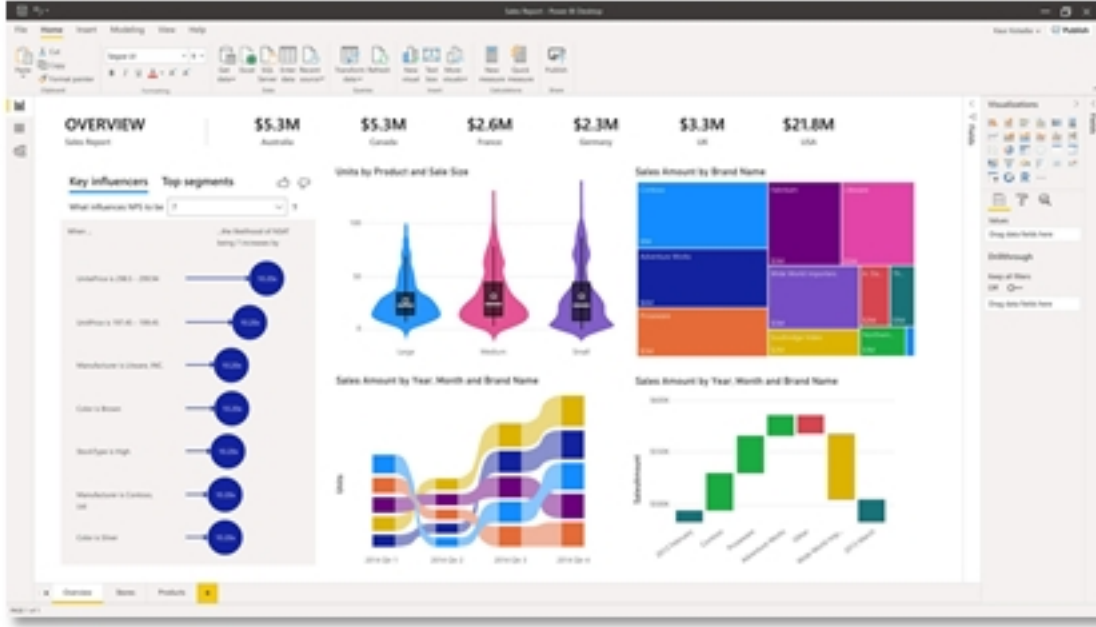

Powerful alone. Better together.

Build powerful end-to-end business solutions by connecting Power BI across the entire Microsoft Power Platform—and to Office 365, Dynamics 365, Azure, and hundreds of other apps—to drive innovation across your entire organization.

Power BI

Unify data from many sources to create interactive, immersive dashboards and reports that provide actionable insights and drive business results.

Power Apps

Build apps in hours—not months—that easily connect to data, use Excel-like expressions to add logic, and run on the web, iOS, and Android devices.